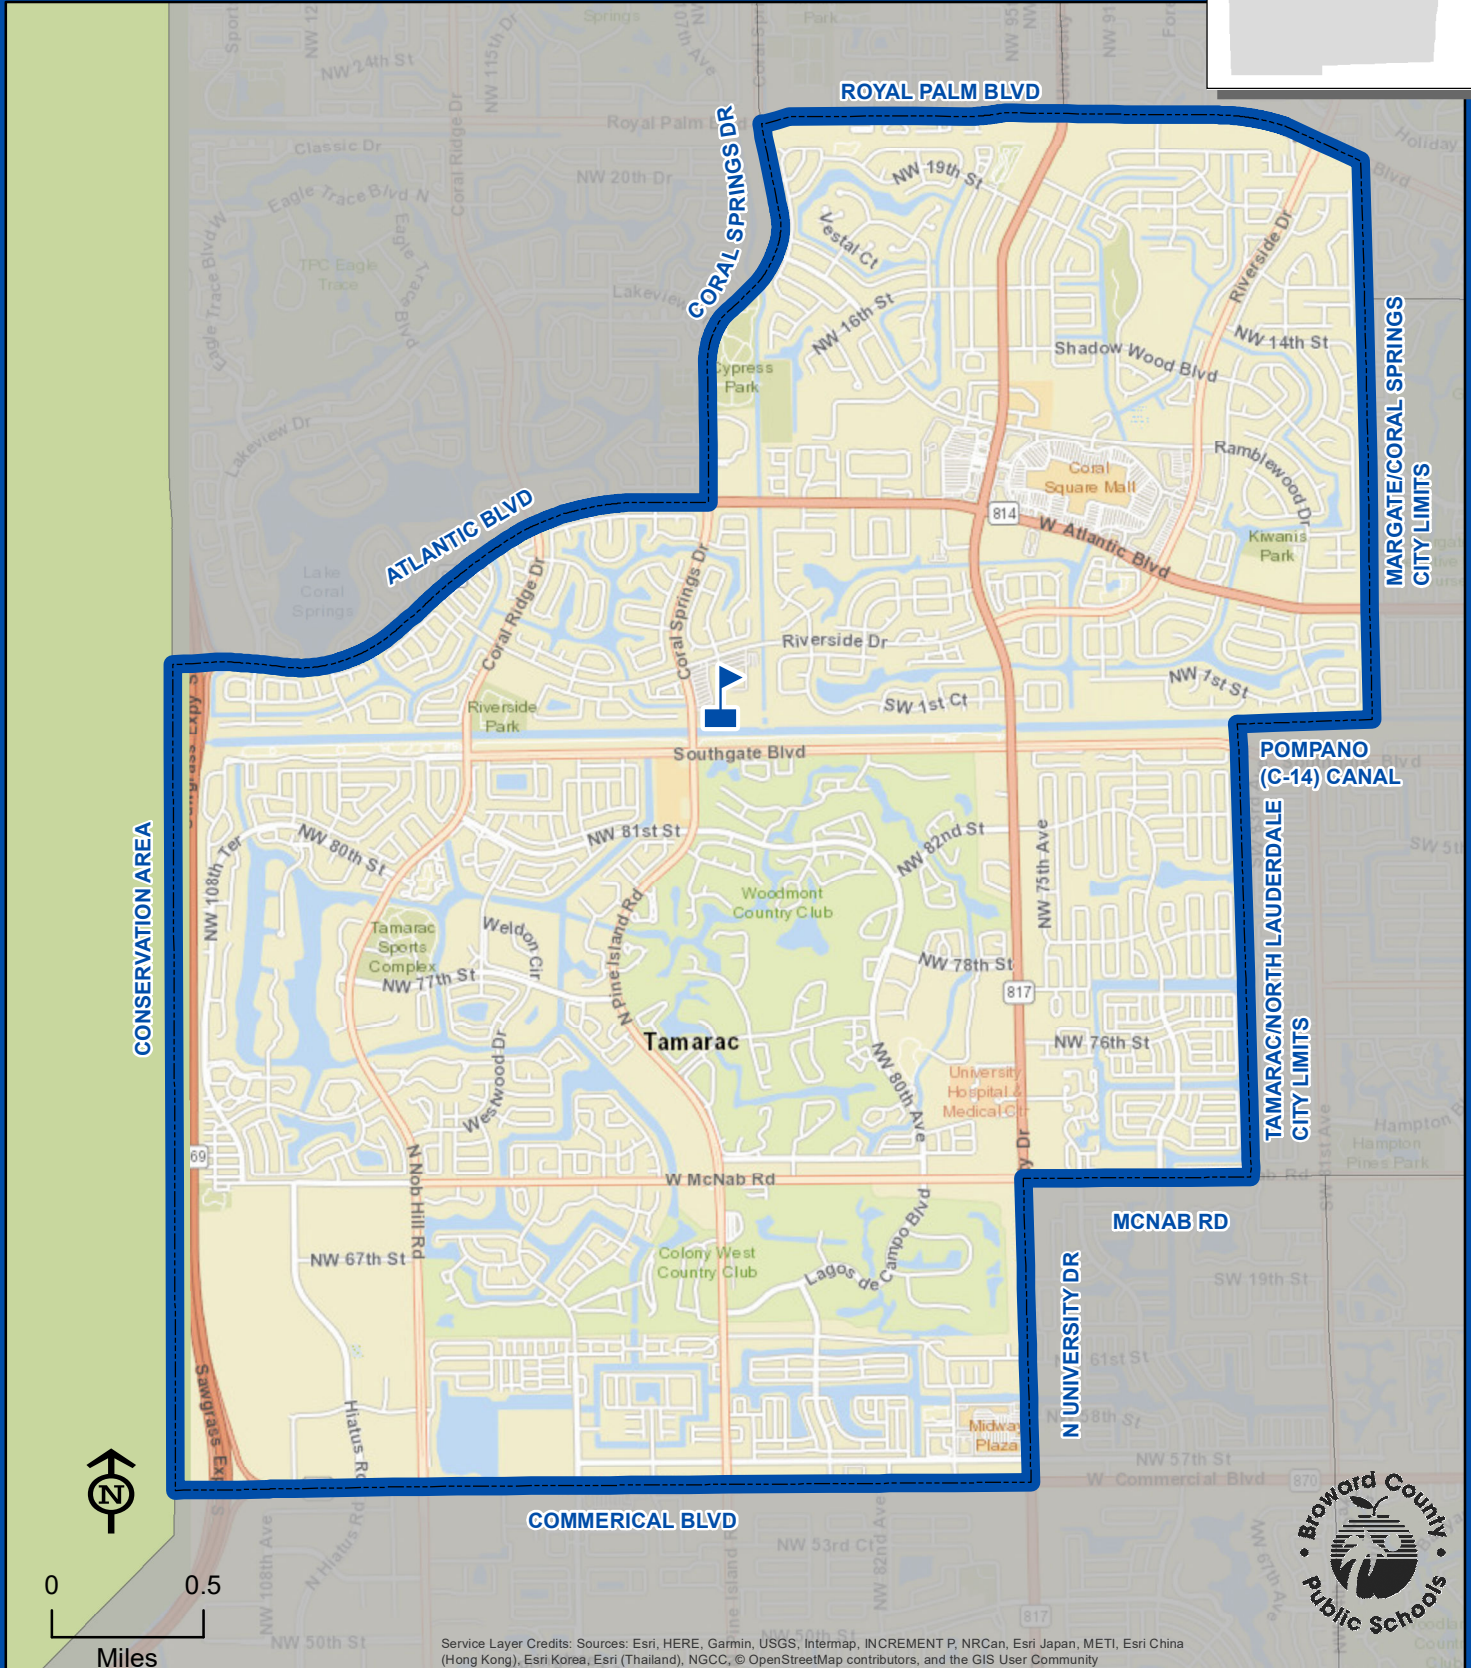

J.P. TARAVELLA HIGH SCHOOL

10600 RIVERSIDE DRIVE
CORAL SPRINGS, FLORIDA 33071
754-322-2300

Innovative Program

J.P. TARAVELLA

Service Layer Credits: Sources: Esri, HERE, Garmin, USGS, Intermap, INCREMENT P, NRCan, Esri Japan, METI, Esri China (Hong Kong), Esri Korea, Esri (Thailand), NGCC, © OpenStreetMap contributors, and the GIS User Community

THIS MAP IS FOR CONCEPTUAL PURPOSES ONLY AND SHOULD NOT BE USED FOR LEGAL BOUNDARY DETERMINATIONS